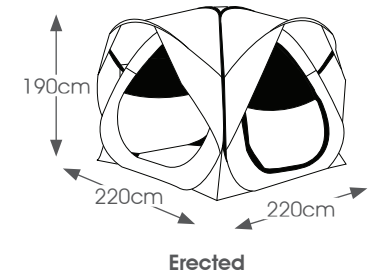

Sleeps 3

Packed
100cm

Erected

THE HUT

Shelter everyone in 3 seconds. Fits 6. A perfect companion for the beach or a picnic. 3 pop-out awnings for extra shade. Combine 2 to double the space and the fun.

Available in Green and Earth

Fits 6

Packed
85cm

Erected