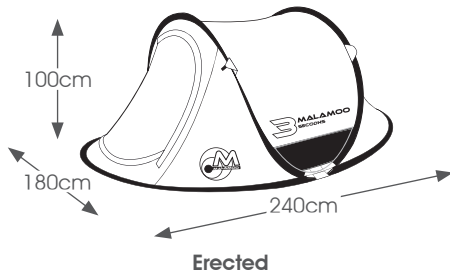

MALAMOOS

COME IN SLIM CONVENIENT PACKS
AND SIMPLY POP INTO SHAPE IN

3 SECONDS

WHEN PULLED OUT OF THE BAG

CALL FREE AT:

1800 632 416

OPEN HERE

CLASSIC

Pops up in 3 seconds. Sleeps 2. Attached weather Fly and guy ropes, so no more losing parts. Breathable inner lining for great ventilation and extra protection.

Available in Green and Earth

Sleeps 2

Packed
78cm

Erected

X-TRA

Still 3 seconds, just x-tra large. Sleeps 3. Attached Awning. Large mesh rear window. All poles ropes and pegs included. Vestibule area to keep your things dry.

Available in Green and Earth