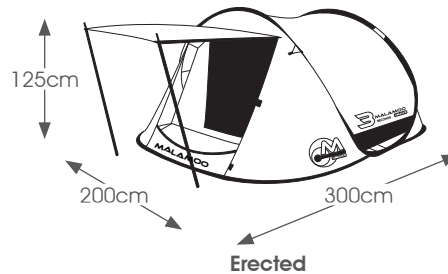

Pops up in 3 seconds. Sleeps 2. Attached weather Fly and guy ropes, so no more losing parts. Breathable inner lining for great ventilation and extra protection.

Available in Green and Earth

Sleeps 2

Packed
78cm

Erected

X-TRA

Still 3 seconds, just x-tra large. Sleeps 3. Attached Awning. Large mesh rear window. All poles ropes and pegs included. Vestibule area to keep your things dry.

Available in Green and Earth

Sleeps 3

Packed
100cm

Erected

THE HUT

Shelter everyone in 3 seconds. Fits 6. A perfect companion for the beach or a picnic. 3 pop-out awnings for extra shade. Combine 2 to double the space and the fun.

Available in Green and Earth

Fits 6

Packed
85cm

Erected